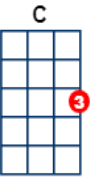

Beautiful Noise

BPM: 126

Artist: Neil Diamond Writer: Neil Diamond

Neil Diamond: <https://www.youtube.com/watch?v=GE0R8Kpd8f4>

INTRO UKES 1 A \ D \ A \ D \ A \ D \ A \ D \ A \ D \ . . .

INTRO UKES 2 A \ D \ A \ D \ A \ D \ A \ D \ A \ D \ . . .

[NC] What a beautiful [D] noise.....[D] Comin' up from the [A] street...

[A] It's got a beautiful sound [A7]..... [A7] It's got a beautiful [D] beat..

[D] It's a beautiful noi[D]se..... [D] Goin' on ev'rywhere [A]