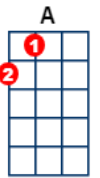

Beautiful Noise

BPM: 126

Artist: Neil Diamond Writer: Neil Diamond

Neil Diamond: <https://www.youtube.com/watch?v=GE0R8Kpd8f4>

INTRO UKES 1 A \ D \ A \ D \ A \ D \ A \ D \ A \ D \ . . .

INTRO UKES 2 A \ D \ A \ D \ A \ D \ A \ D \ A \ D \ . . .

[NC] What a beautiful [D] noise.....[D] Comin' up from the [A] street...

[A] It's got a beautiful sound [A7]..... [A7] It's got a beautiful [D] beat..

[D] It's a beautiful noi[D]se..... [D] Goin' on ev'rywhere [A]