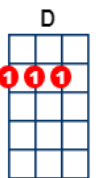

Beautiful Noise

BPM: 126

Artist: Neil Diamond Writer: Neil Diamond

Neil Diamond: <https://www.youtube.com/watch?v=GE0R8Kpd8f4>

INTRO UKES 1 A \ D \ A \ D \ A \ D \ A \ D \ A \ D \ . . .

INTRO UKES 2 A \ D \ A \ D \ A \ D \ A \ D \ A \ D \ . . .

[NC] What a beautiful [D] noise.....[D] Comin' up from the [A] street...

[A] It's got a beautiful sound [A7]..... [A7] It's got a beautiful [D] beat..

[D] It's a beautiful noi[D]se..... [D] Goin' on ev'rywhere [A]

[A] Like the clickety-clack [A7] of a train on a track

[A7] It's got rhythm to [D] spare [D]

It's a beautiful [G] noise. . . . [G] And it's a sound that I [C] love

[C7] And it fits me as [F] well. . [F] As a hand in a [G] \ glove [C/][G/]