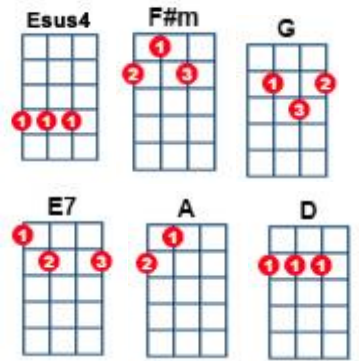

Try a Little Kindness [A] - Glen Campbell

GTC version 2 June 2022

Intro [A] . . . [G] [D] [A] /// [G] [D] [A] /// [G] [D] [A] /// [G] [D] [A] //

If you [A] see your brother [D] standing by the [A] road

With a heavy [E7] load, [D] from the seeds he [A] sowed

[A] And if you see your sister [D] falling by the [A] way

Just stop and [E7] say, [D] "You're going the wrong [A] way"

CHORUS -----

[NC] You've got to [E7] try a little kindness, [D] show a little [A] kindness

CHORUS -----

[NC] You've got to [E7] try a little kindness, [D] show a little [A] kindness

[D] shine your light for [A] everyone to [E7] see

[A] And if you [D] try a little kindness then you'll [A] overlook the [F#m] blindness

Of the [D] narrow-minded [Esus4] people,

on the [D] narrow-[Esus4] minded [A] streets [G] [D] [A] /// [G] [D] [A] .

Music Link to original version: Note sightly different
<https://www.youtube.com/watch?v=8GzLHgdz4ag>
DoanUschool vox Jann Arden Toronto