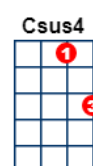

Sloop John B [C]

key:C, artist:The Beach Boys writer:Traditional - arr Brian Wilson

<https://www.youtube.com/watch?v=MWJXTdCVsKI> (But in Ab)

Notes:

[Csus4] 1 strum on this chord in first two lines each section.

[Csus4] 2 strums on last line of each section

[Dm] can be replaced with **[Dm7]**

or modified **[F]** with a pinky on first string 3rd fret eg **[C]**

[G7sus4] one strum

INTRO:

Well, I **[C]** feel so broke up, **[G7]** I want to go **[C]** home **[Csus4]** **[C]**

We **[C]** come on the sloop **[Csus4]** John **[C]** B,
my grandfather **[Csus4]** and **[C]** me,

Around Nassau town we did **[G7]** roam **[G7sus4]** **[G7]**

Drinking all **[C]** night, **[C7]** got into a **[F]** fight **[Dm]**