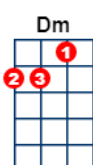

Sloop John B [C]

key:C, artist:The Beach Boys writer:Traditional - arr Brian Wilson

<https://www.youtube.com/watch?v=MWJXTdCVsKI> (But in Ab)

Notes:

[Csus4] 1 strum on this chord in first two lines each section.

[Csus4] 2 strums on last line of each section

[Dm] can be replaced with **[Dm7]**

or modified **[F]** with a pinky on first string 3rd fret eg **[C]**

[G7sus4] one strum

INTRO:

Well, I **[C]** feel so broke up, **[G7]** I want to go **[C]** home **[Csus4]** **[C]**

We **[C]** come on the sloop **[Csus4]** John **[C]** B,
my grandfather **[Csus4]** and **[C]** me,

Around Nassau town we did **[G7]** roam **[G7sus4]** **[G7]**

Drinking all **[C]** night, **[C7]** got into a **[F]** fight **[Dm]**