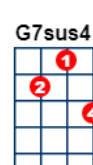

Sloop John B [C]

key:C, artist:The Beach Boys writer:Traditional - arr Brian Wilson

<https://www.youtube.com/watch?v=MWJXTdCVsKI> (But in Ab)

Notes:

[Csus4] 1 strum on this chord in first two lines each section.

[Csus4] 2 strums on last line of each section

[Dm] can be replaced with **[Dm7]**

or modified **[F]** with a pinky on first string 3rd fret eg **[C]**

[G7sus4] one strum

INTRO:

Well, I **[C]** feel so broke up, **[G7]** I want to go **[C]** home **[Csus4]** **[C]**

We **[C]** come on the sloop **[Csus4]** John **[C]** B,
my grandfather **[Csus4]** and **[C]** me,

Around Nassau town we did **[G7]** roam **[G7sus4]** **[G7]**

Drinking all **[C]** night, **[C7]** got into a **[F]** fight **[Dm]**