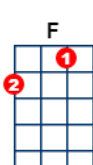

Sloop John B [C]

key:C, artist:The Beach Boys writer:Traditional - arr Brian Wilson

<https://www.youtube.com/watch?v=MWJXTdCVsKI> (But in Ab)

Notes:

[Csus4] 1 strum on this chord in first two lines each section.

[Csus4] 2 strums on last line of each section

[Dm] can be replaced with **[Dm7]**

or modified **[F]** with a pinky on first string 3rd fret eg **[C]**

[G7sus4] one strum

INTRO:

Well, I **[C]** feel so broke up, **[G7]** I want to go **[C]** home **[Csus4]** **[C]**

We **[C]** come on the sloop **[Csus4]** John **[C]** B,
my grandfather **[Csus4]** and **[C]** me,

Around Nassau town we did **[G7]** roam **[G7sus4]** **[G7]**

Drinking all **[C]** night, **[C7]** got into a **[F]** fight **[Dm]**