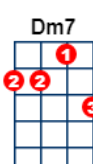

Sloop John B [C]

key:C, artist:The Beach Boys writer:Traditional - arr Brian Wilson

<https://www.youtube.com/watch?v=MWJXTdCVsKI> (But in Ab)

Notes:

[Csus4] 1 strum on this chord in first two lines each section.

[Csus4] 2 strums on last line of each section

[Dm] can be replaced with **[Dm7]**

or modified **[F]** with a pinky on first string 3rd fret eg **[C]**

[G7sus4] one strum

INTRO:

Well, I **[C]** feel so broke up, **[G7]** I want to go **[C]** home **[Csus4]** **[C]**

We **[C]** come on the sloop **[Csus4]** John **[C]** B,
my grandfather **[Csus4]** and **[C]** me,

Around Nassau town we did **[G7]** roam **[G7sus4]** **[G7]**

Drinking all **[C]** night, **[C7]** got into a **[F]** fight **[Dm]**

The constable had to come and take him a-**[G7]**way **[G7sus4]** **[G7]**

Sheriff John **[C]** Stone, **[C7]** why don't you leave me a-**[F]**lone **[Dm]**

Well, I **[C]** feel so broke up **[G7]** I want to go **[C]** home **[Csus4]** **[C]**