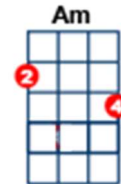

# Ferry Cross The Mersey

key:D, Artist:Gerry and The Pacemakers Writer:Gerry Marsden

Gerry and the Pacemakers - <https://www.youtube.com/watch?v=yzwENTotqiA> Capo on 2nd fret

## NOTE: Intro rif like original song

One strum on the [D] chord,  
[Am] with 1<sup>st</sup> string [C], 2 strums ----->  
then usual [Am] one strum

[D] [Am] [D] [Am] [D] [Am] [D] [Am]

[D] Life [Am] [D] goes on [Am] day after [D] day [Am] [D] [Am]  
[D] Hearts [Am] [D] torn in [Am] every [D] way [Am] [D] [Am]

So [D] ferry 'cross the [F#m] Mersey  
And [G] always take me [A7] there The place  
I [D] love [Am] [D]

[Em] People a[A]round every [D] corner  
[Em] They seem to [A] smile and [D] say  
[Em] We don't [A] care what your [F#m] name is boy [E7] We'll  
never turn you a[A]way